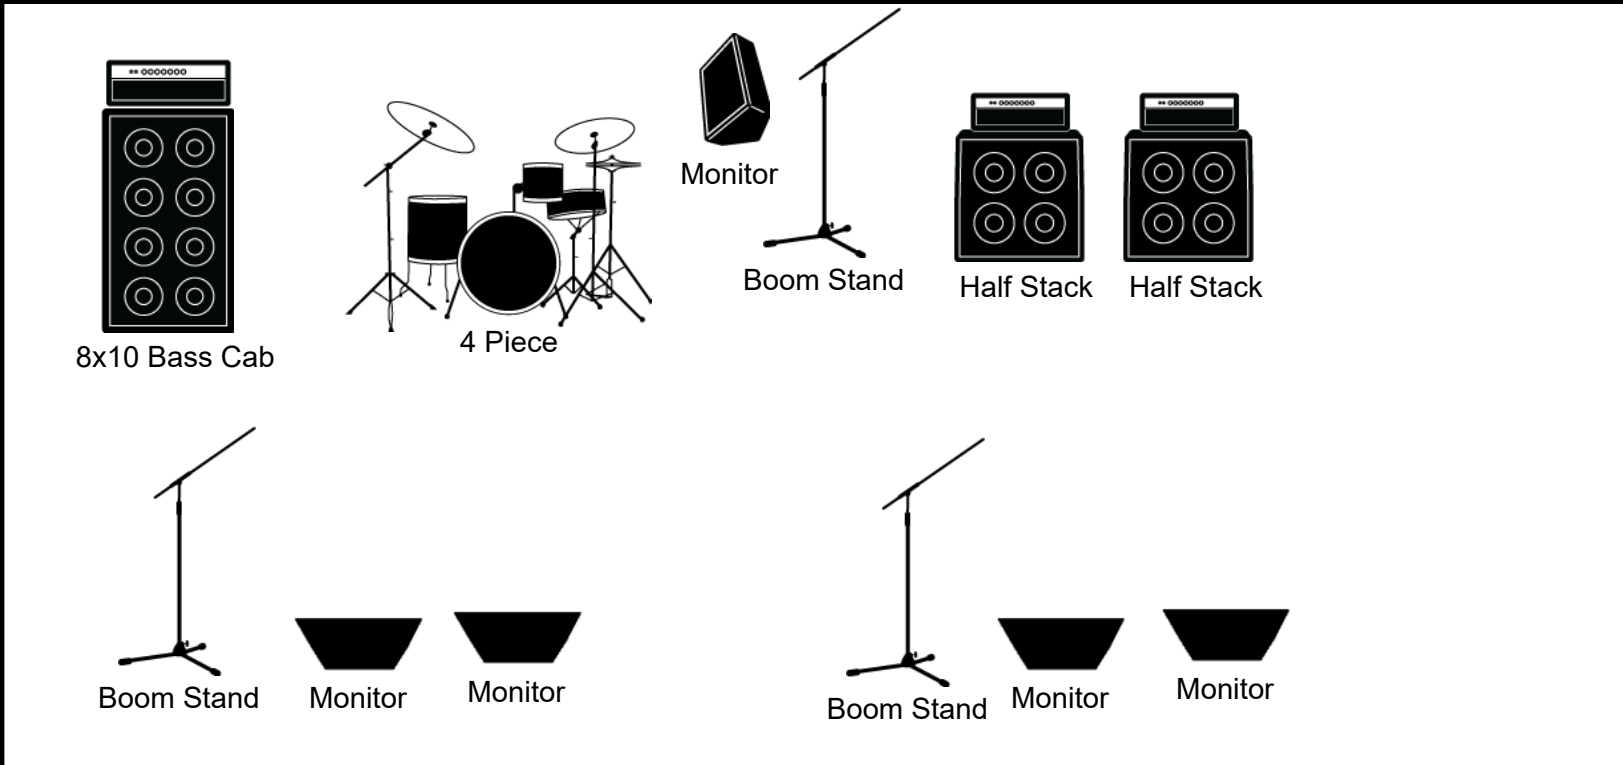

STAGE PLOT DESIGNER

BAND NAME
Revelation 69

VENUE

SHOW DATE / TIME

STAGE

INPUT LIST

1	John Hernandez vocal	9	Floor tom	17	
2	John Jauregui vocal	10	Hi hat	18	
3	Tom Hogue vocal	11		19	
4	Guitar	12		20	
5	Bass	13		21	
6	Kick	14		22	
7	Snare	15		23	
8	Rack tom	16		24	